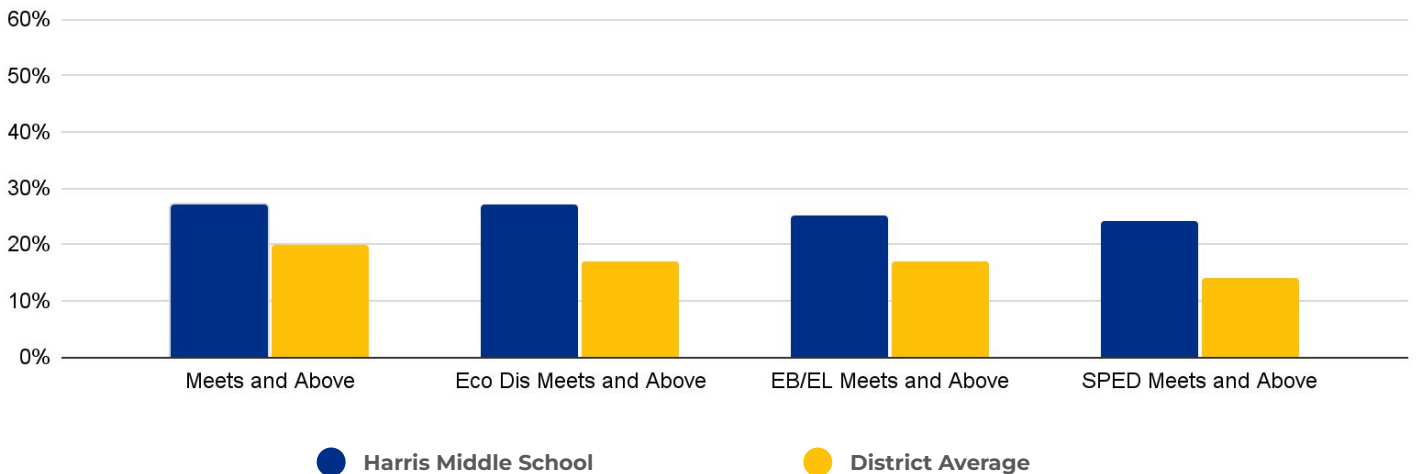

Cost Per Pupil
\$7,582

PRIMARY CRITERIA #3: 2022-23 FACILITY USE

Functional Capacity
727

Facility Usage
105%

Harris Middle School

DEMOGRAPHICS

2022 ACADEMIC PERFORMANCE

2022-23 CHOICE IN / CHOICE OUT

BRIEF CRITERIA ANALYSIS

Harris Middle School does not meet any rightsizing criteria and has an enrollment that exceeds its functional capacity.