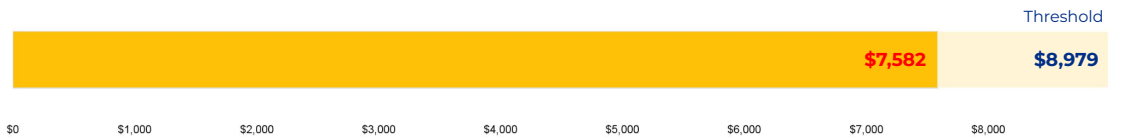

PRIMARY CRITERIA #1: 2022-23 ENROLLMENT

2023 Enrollment
763

Campus Type
MS

Enrollment Threshold
450

	2018	2019	2020	2021	2022	2023
Total Enrollment:	737	746	801	798	789	763

PRIMARY CRITERIA #2: FACILITY COST PER PUPIL

Cost Per Pupil
\$7,582

PRIMARY CRITERIA #3: 2022-23 FACILITY USE

Functional Capacity
727

Facility Usage
105%

Harris Middle School

DEMOGRAPHICS

2022 ACADEMIC PERFORMANCE

2022-23 CHOICE IN / CHOICE OUT