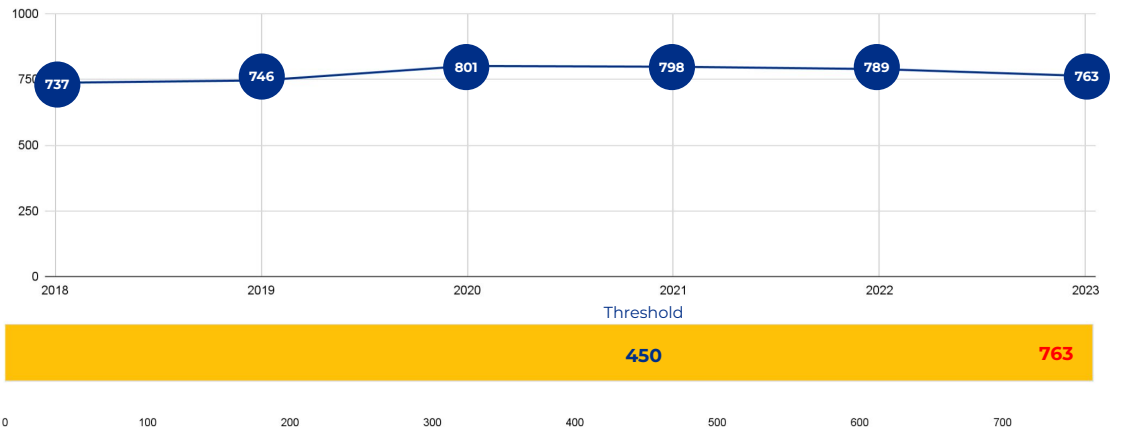

Harris Middle School

SCHOOL OVERVIEW

Location:	325 Pruitt Ave San Antonio, TX 78204
Grades:	6-8
Enrollment:	763
Poverty Index:	44%
Trustee/SMD:	Valdez - District 4
HS Feeder Pattern:	Burbank
Recommendation:	<ul style="list-style-type: none"> No rightsizing-related actions make a significant impact on this school.

PRIMARY CRITERIA #1: 2022-23 ENROLLMENT

2023 Enrollment
763

Campus Type
MS

Enrollment Threshold
450

	2018	2019	2020	2021	2022	2023
Total Enrollment:	737	746	801	798	789	763

PRIMARY CRITERIA #2: FACILITY COST PER PUPIL

Cost Per Pupil
\$7,582

PRIMARY CRITERIA #3: 2022-23 FACILITY USE

Functional Capacity
727

Facility Usage
105%

Harris Middle School

DEMOGRAPHICS

2022 ACADEMIC PERFORMANCE

2022-23 CHOICE IN / CHOICE OUT